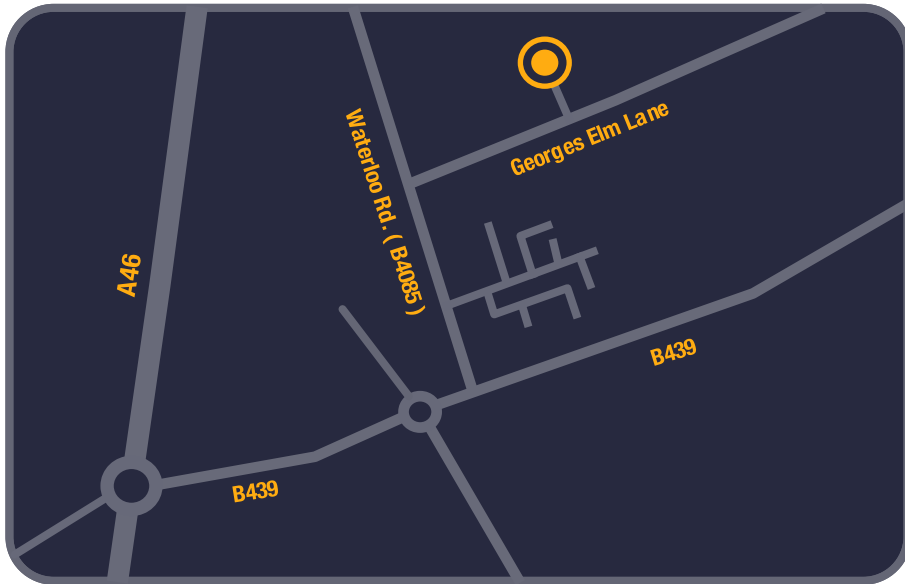

Location Details...

A]

JUSTICE-ROCHE

WIXFORD PARK

GEORGES ELM LANE

BIDFORD-ON-AVON

WARWICKSHIRE

B50 4JS