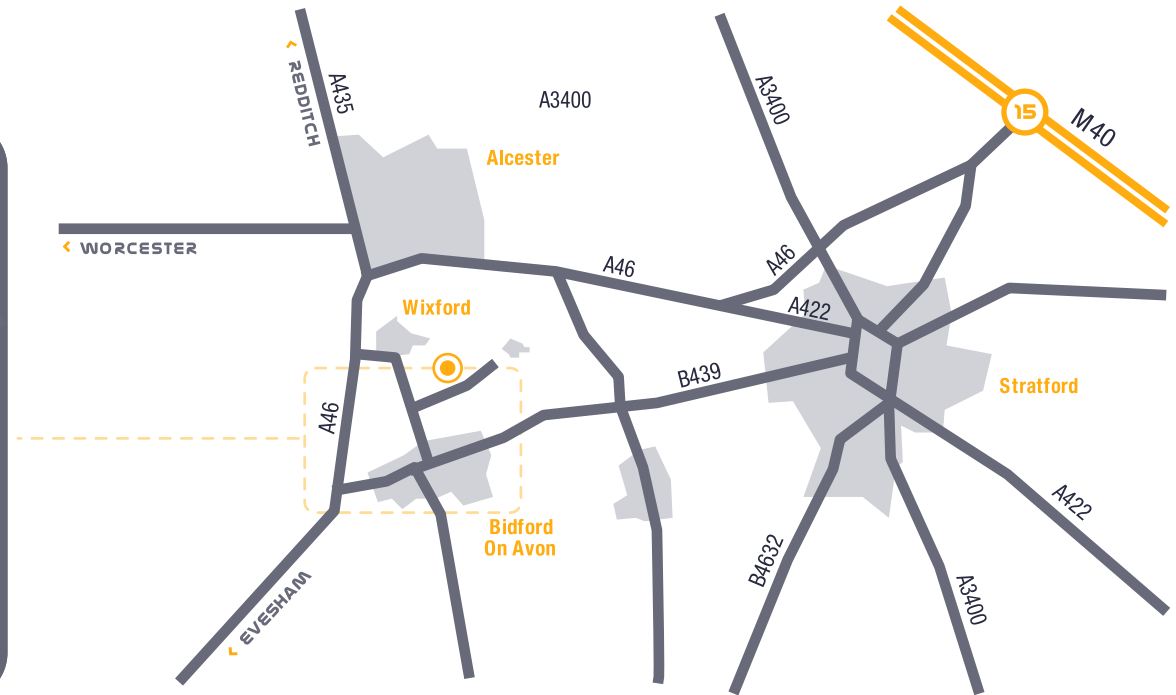

Location Details...

A]

JUSTICE-ROCHE

WIXFORD PARK

GEORGES ELM LANE

BIDFORD-ON-AVON

WARWICKSHIRE

B50 4JS